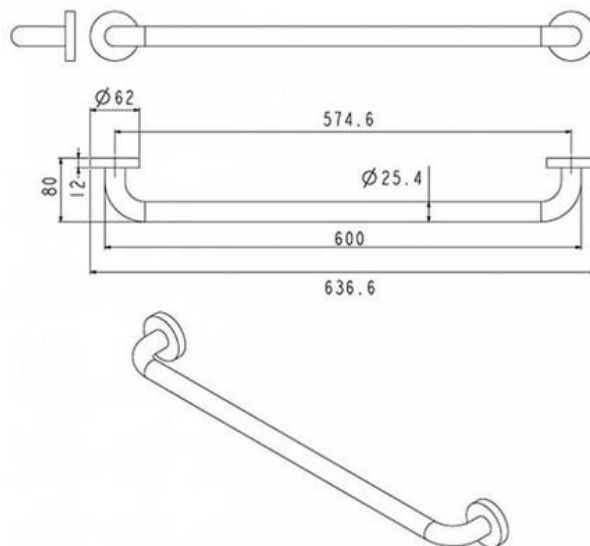

Brand : VRH, Thailand
Name : GRAB BAR
Item Code : FBVHC-TS790D
Designer :
Color / Finish: 304 Stainless Steel
Dimensions : 25 x 600 mm

Product info:

- Grab Bar
- Stainless Steel

Flushing of pipe must be done before fittings are installed. Failure to do so voids the warranty.
Follow cleaning instructions and avoid using any harmful chemicals.
All information is for reference only. Installation shall always be based on the specs provided with actual delivered items.
For more info, visit www.sanitecph.com